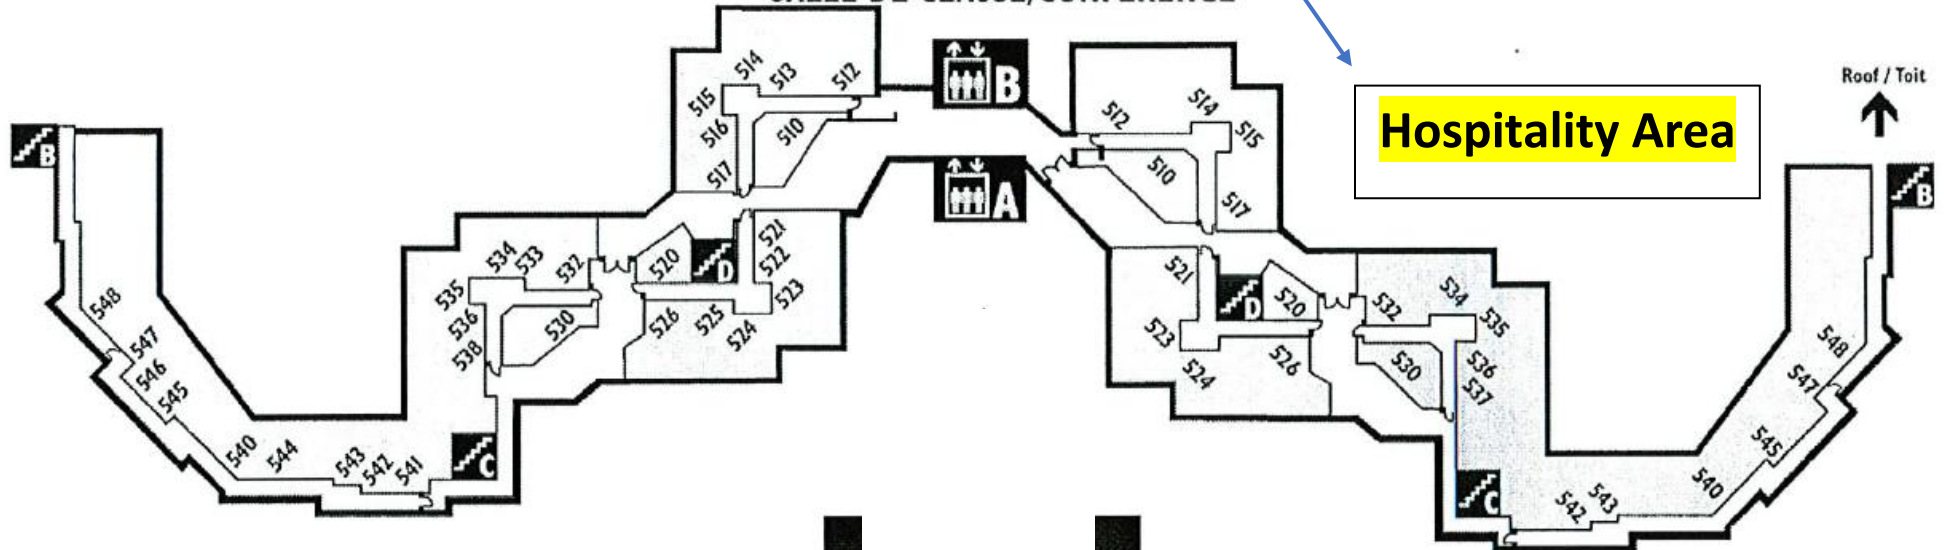

NAV CENTRE - 5TH FLOOR District A4 Convention 2017 Hospitality Area

VIOLET **5** VIOLET

RED **5** ROUGE

CLASS/MEETING ROOM

SALLE DE CLASSE/CONFÉRENCE

Rooms 514, 515, 523, 534, 535, 536, 547, 548 - Traditional Queen Bed - \$102 + taxes per night - single/double occupancy (Total rooms 8)

Rooms 512, 517, 521, 524, 532, 542, 543, 545 - Superior Suite King Bed - \$142 + taxes per night single/double occupancy. (Total rooms 8)

Room 526 – Traditional King Bed - \$112 + taxes per night – single/double occupancy (Total rooms 1)

Room 537 – Deluxe Suite Queen Bed - \$132 + taxes per night – single/double occupancy (Total rooms 1)

** Triple or quad occupancy can occur in some rooms – additional charges will apply.